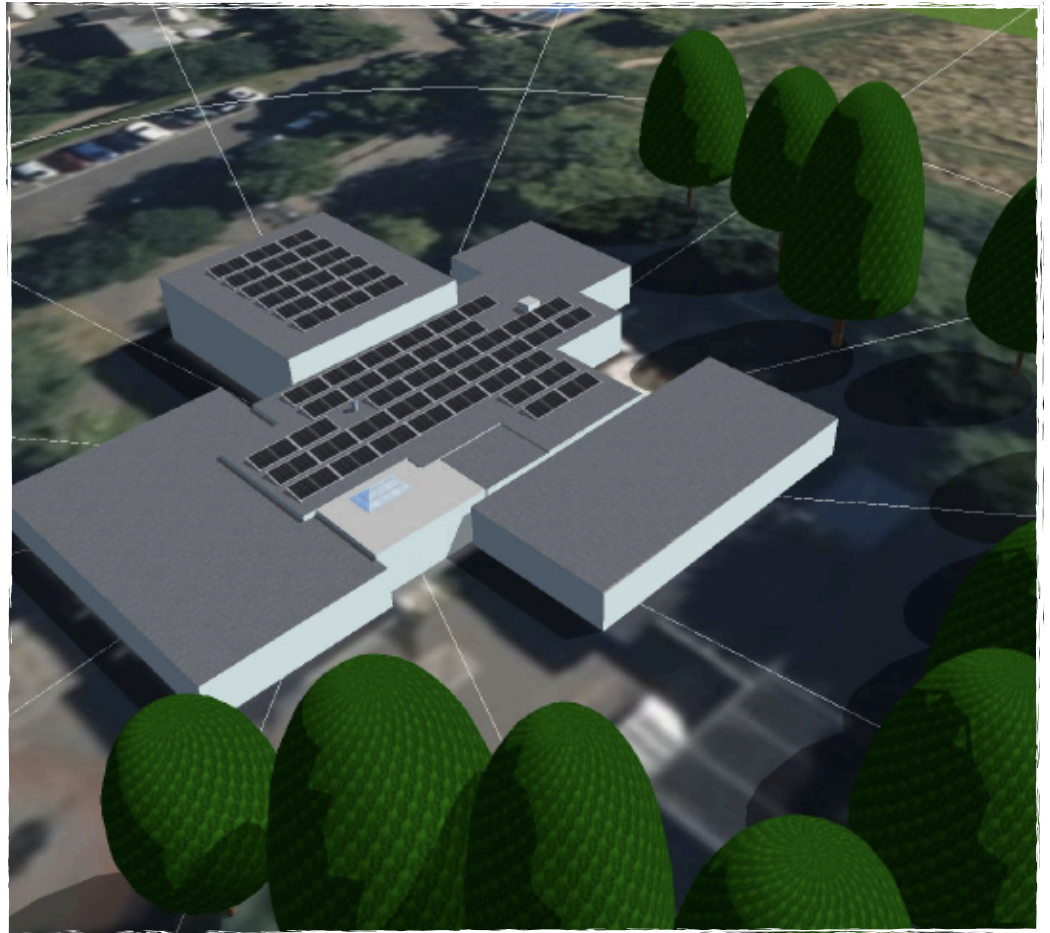

Target of
£7500
by 10th Dec

SPONSOR A SOLAR PANEL

for West Leigh's 44kW Solar Array

We are off to a great start with a successful application to the Bristol Airport Community Fund, and we are hoping to hear back soon from the Low Carbon Gordano Megawatt Fund and Backwell Parish Council. But we need your help to match fund the grants with donations from local people and businesses - and together we can save West Leigh more than £300,000 over 20 years.

Can you get together with friends to sponsor a panel, or do you know a local business who would like to see their name on the school plaque?

For more information, please go to our crowdfund page here:

<https://www.crowdfunder.co.uk/p/west-leigh-infant-school-solar-project>